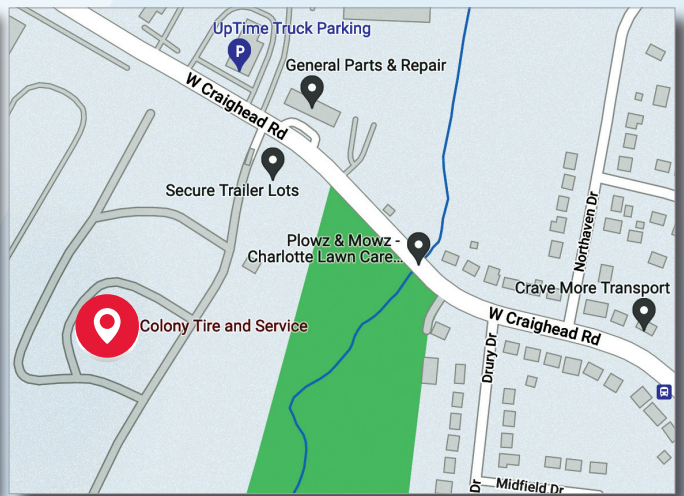

10·24·24

PLEASE JOIN US FOR THE

GRAND OPENING

of our newest commercial center in Charlotte, NC!

THURSDAY, OCTOBER 24

11AM - 2PM

704/910-3699 | colonytire.com

2030 Derita Creek Rd
Charlotte, NC 28206