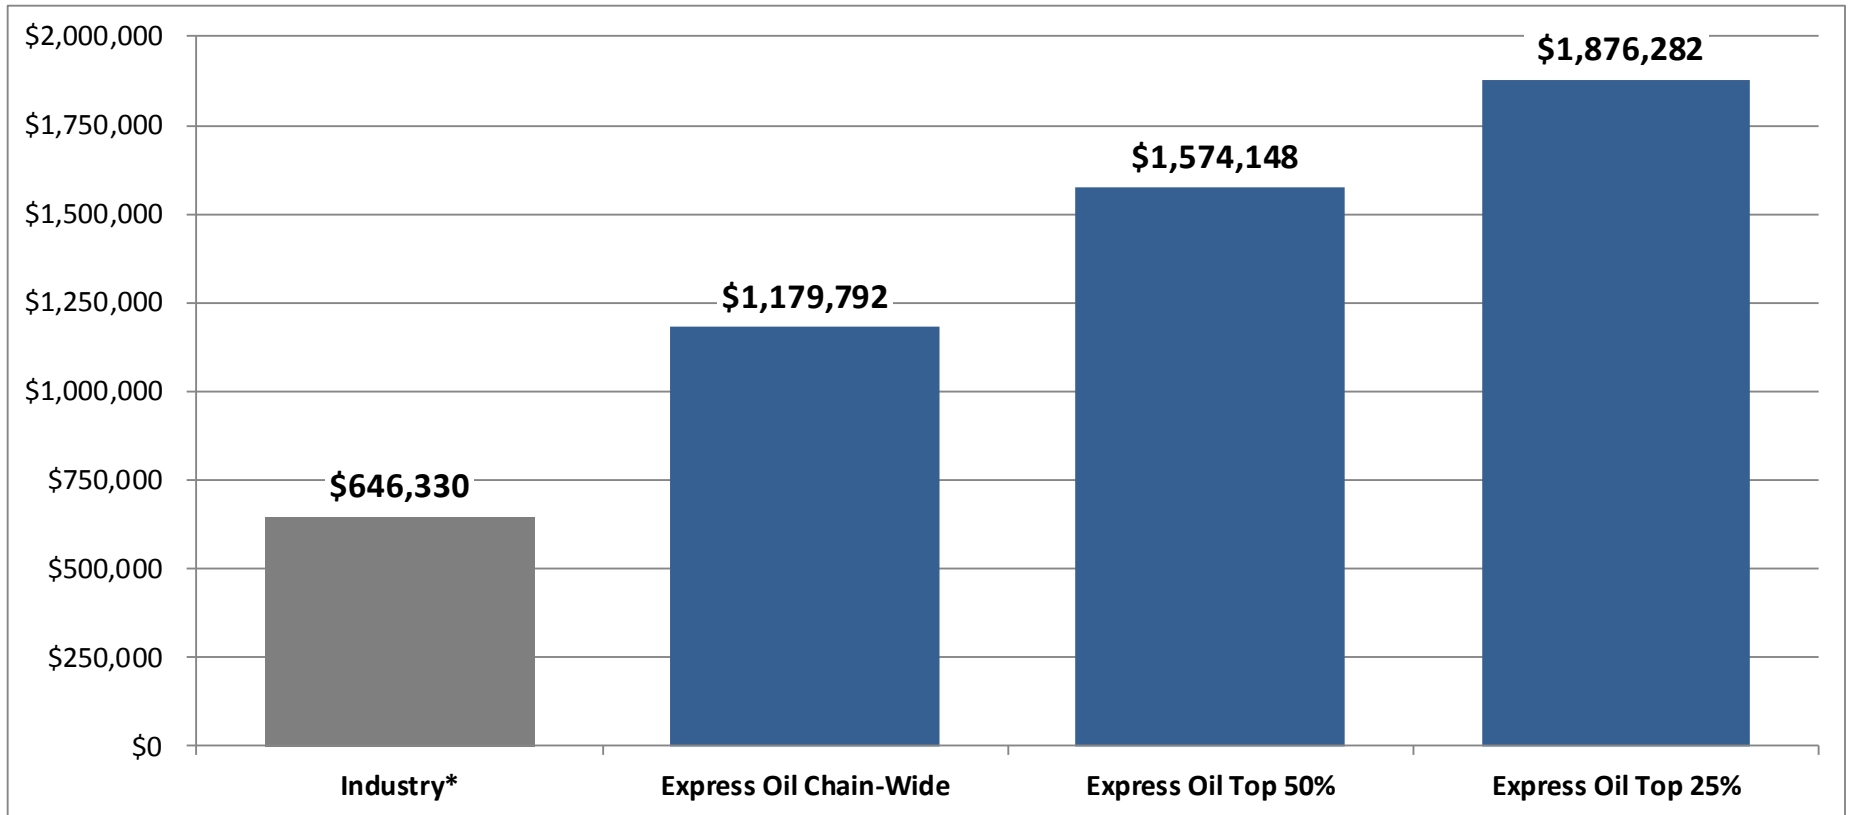

Average Per Store Sales

* Note: Industry average of chains as reported by National Oil & Lube News.

Express Oil Change average of all locations open prior to 1/1/2016 and the full 12 months of 2016